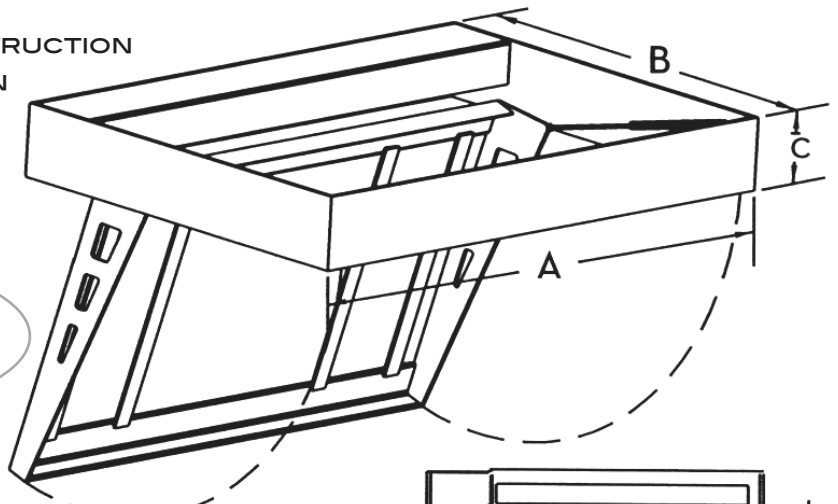

# PLASMA/LCD FOLD-UP LIFT SPECIFICATIONS

- LIGHTWEIGHT ALUMINUM & SS CONSTRUCTION
- UNIQUE COUNTER-BALANCED DESIGN
- SAFETY LOCK-UP BOLT
- QUIET SMOOTH OPERATION
- SIMPLE INSTALLATION

REMOTE OPTIONS  
 12 VDC TRIGGER (STD.)  
 RF REMOTE PACKAGE  
 CURRENT SENSOR MODULE

MODEL	PART #	A	B	C
19"-20" TV	FU20-4040	22 1/2"	20"	4"/3"
22"-23" TV	FU24-4060	26"	21 1/2"	4"/3"
26" LED TV	FU26-4060	30"	23 1/2"	4"/3"
32" LED TV	FU32-4080	36"	28"	4"/3"
40" LED TV	FU40-4100	43"	31"	4"
42" PL/LCD TV	FU42-6120	46 1/2"	34"	6"
46" PL/LCD TV	FU46-6120	48 1/2"	36"	6"
46" LED TV	FU46-4120	48"	34"	4"
50" PL/LCD TV	FU50-6150	54"	39"	6"
55" PL/LCD TV	FU55-6150	56"	40"	6"
60" LED TV	FU60-6180	60"	44"	6"