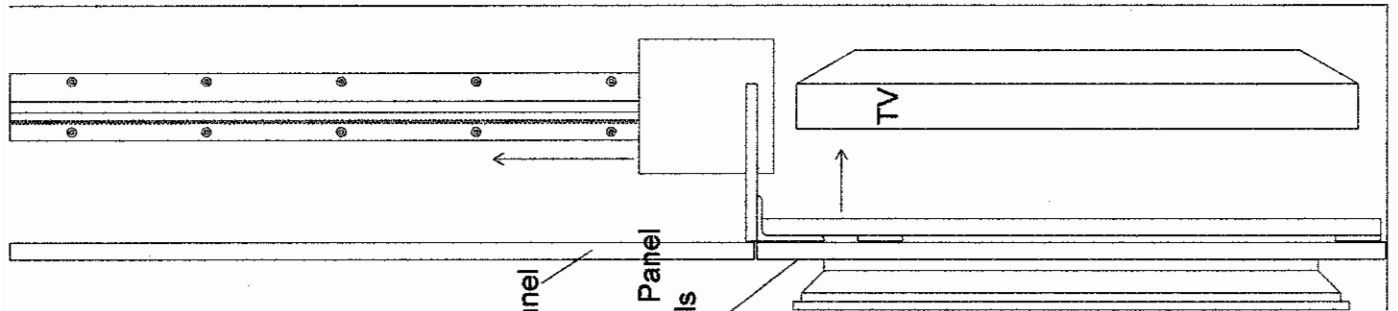

# Retract Lift Specifications

561-744-1290 - Motivated Design - [www.motivateddesign.com](http://www.motivateddesign.com)

46

Mount to Overhead framing

Removable Upper Panel

Retracting & Elevating Panel  
Adjustable Travels

Possible Art Painting  
attached to Panel