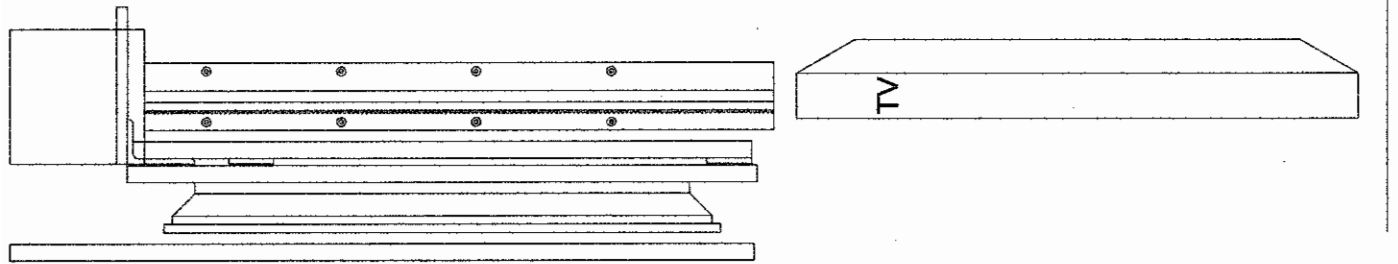

# Retract Lift Specifications

561-744-1290 - Motivated Design - [www.motivateddesign.com](http://www.motivateddesign.com)

46

Mount to Overhead framing

Removable Upper Panel

Retracting & Elevating Panel  
Adjustable Travels

Possible Art Painting  
attached to Panel