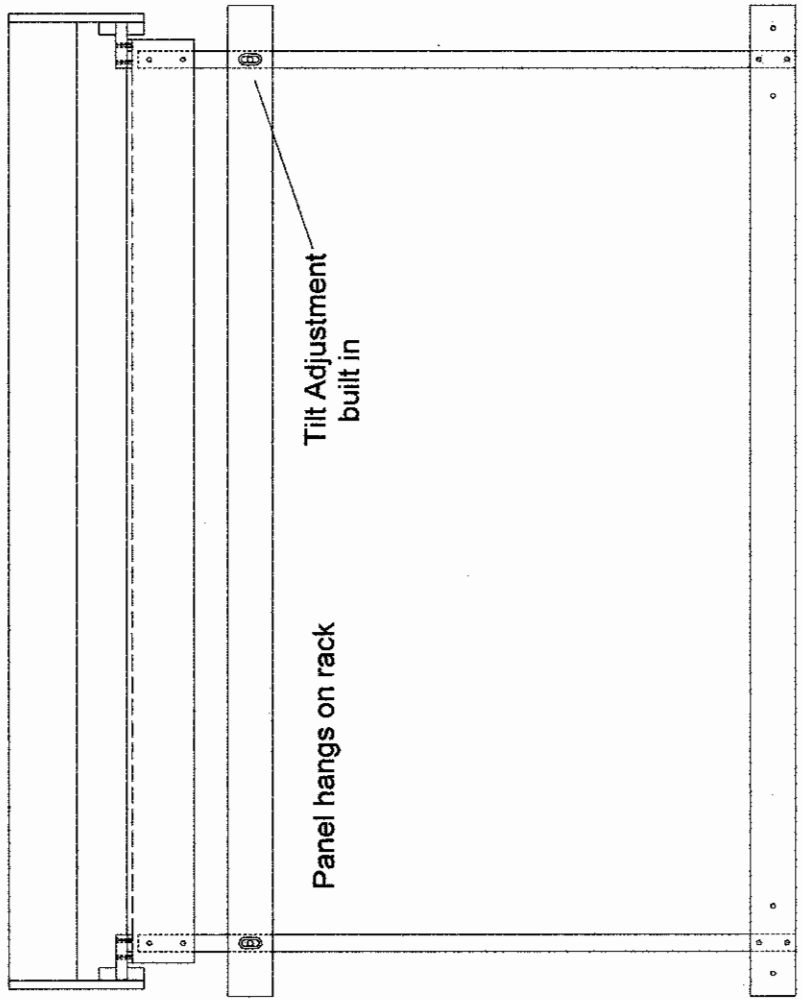

# Retract Lift Specifications

561-744-1290 - Motivated Design - [www.motivateddesign.com](http://www.motivateddesign.com)

46

Mount to Overhead framing

Removable Upper Panel

Retracting & Elevating Panel  
Adjustable Travels

Possible Art Painting  
attached to Panel