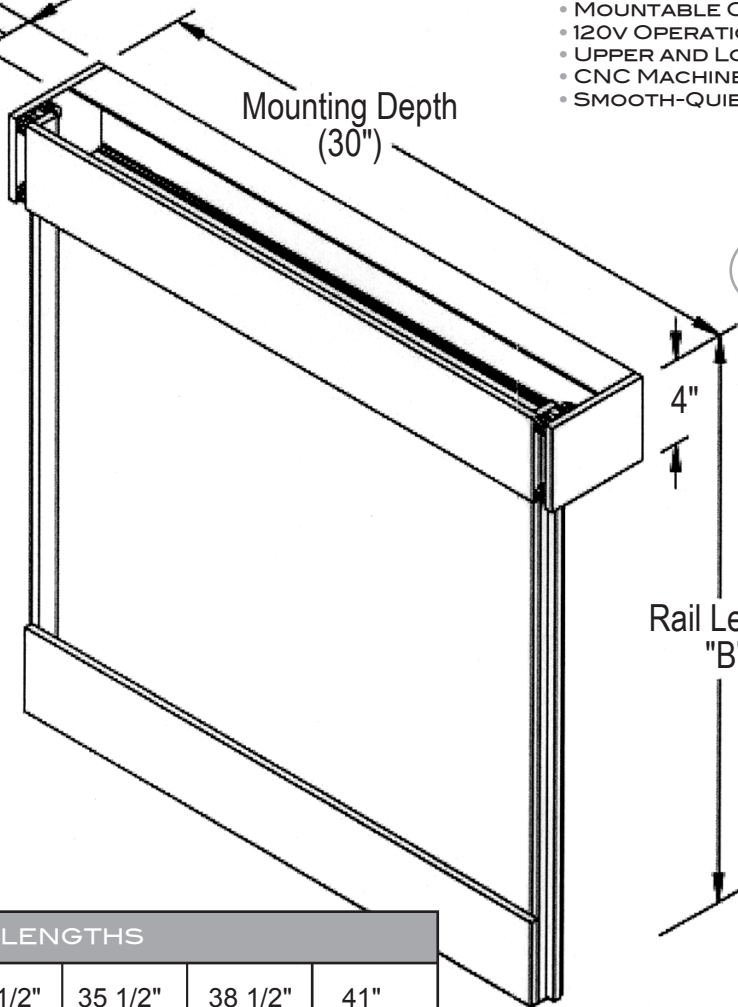

ART LIFT SPECIFICATIONS

Mounting
Depth
(3 1/2")

Mounting Depth
(30")

FEATURES:

- TRACKS/RAILS ARE TOTALLY HIDDEN
- MOUNTABLE OVER OR UNDER TV MONITOR
- 120V OPERATION STD.
- UPPER AND LOWER LIMIT ADJUSTABLE TRAVEL
- CNC MACHINED COMPONENTS
- SMOOTH-QUIET FUNCTION

REMOTE OPTIONS
12 VDC TRIGGER (STD.)
RF REMOTE PACKAGE
CURRENT SENSOR MODULE

Rail Length
"B"

STANDARD RAIL LENGTHS				
LENGTH (B)	30 1/2"	35 1/2"	38 1/2"	41"
TRAVEL	27"	32"	35"	37"