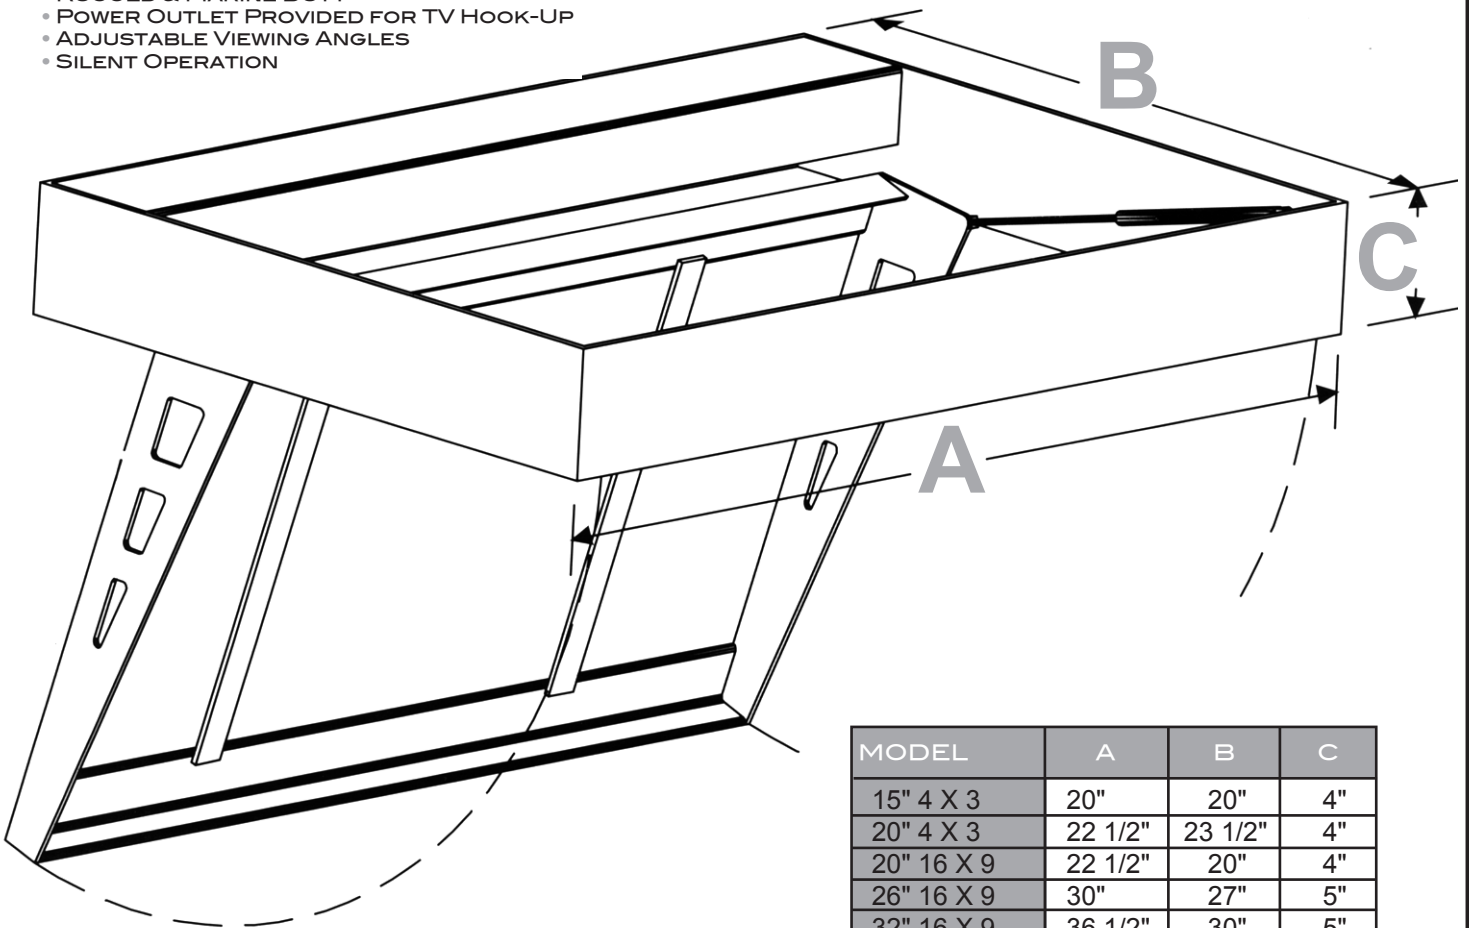

LCD FOLD-UP LIFT SPECIFICATIONS

FEATURES:

- MANUAL OVER-RIDE SYSTEM
- 1.1 AMP MAX CURRENT DRAW @ 120V
- SIMPLE RELAY INTERFACE: 12VDC STD.
- CNC MACHINED COMPONENTS
- RUGGED & MARINE DUTY
- POWER OUTLET PROVIDED FOR TV HOOK-UP
- ADJUSTABLE VIEWING ANGLES
- SILENT OPERATION

REMOTE OPTIONS
 12 VDC TRIGGER (STD.)
 RF REMOTE PACKAGE
 CURRENT SENSOR MODULE

MODEL	A	B	C
15" 4 X 3	20"	20"	4"
20" 4 X 3	22 1/2"	23 1/2"	4"
20" 16 X 9	22 1/2"	20"	4"
26" 16 X 9	30"	27"	5"
32" 16 X 9	36 1/2"	30"	5"

CUSTOM SIZES AVAILABLE